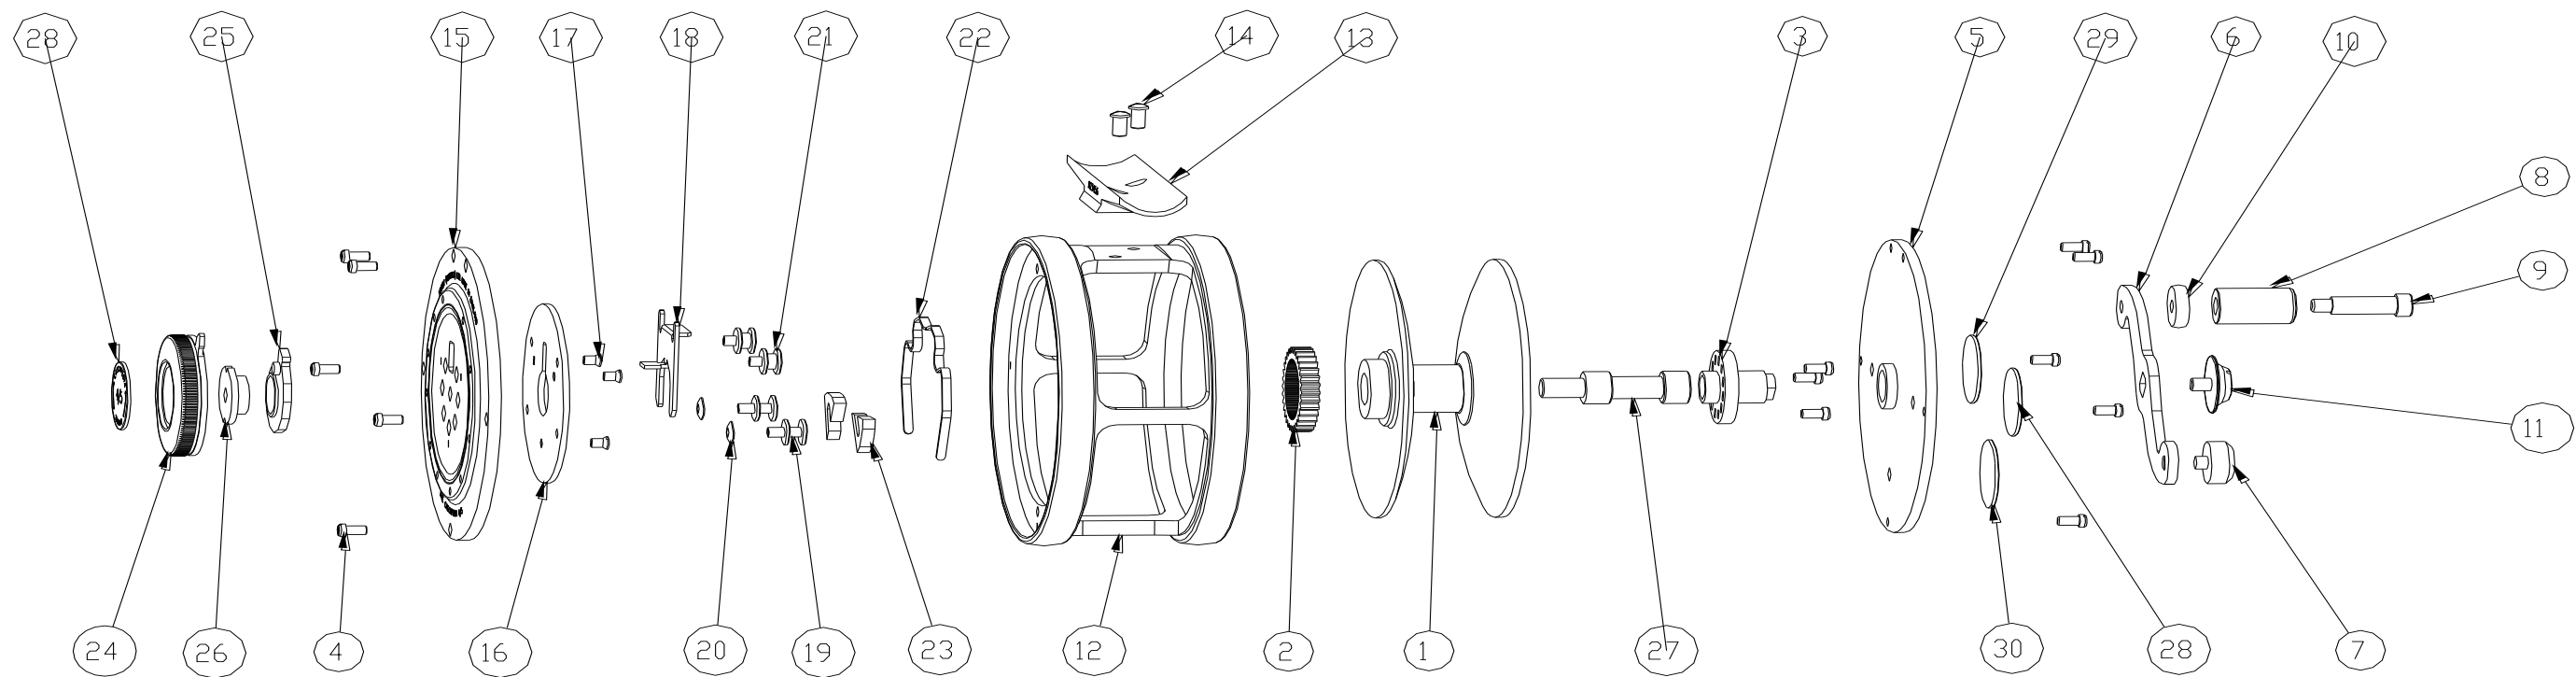

PARTS LIST FOR HARDY CASCAPEDIA TROUT 4/5 / SEA TROUT 6/7

No.	Description	Q'ty	SAP	
			TROUT 4/5	SEA TROUT 6/7
1	DRUM	1	1418870	1418871
2	CHECKWHEEL	1		1333904
3	DRIVING PLATE	1		1419281
4	SCREW	13		1333848
5	HANDLEBAR SIDE PLATE	1	1418878	1418879
6	HANDLEBAR	1	1329115	1329119
7	COUNTER BALANCE	1		1334518
8	HANDLE KNOB	1		1403787
9	HANDLE WIRE	1		1332790
10	HANDLE CUP	1		1333885
11	HANDLE BAR SCREW	1		1334500
12	FRAME	1	1418882	1418883
13	REELBACK	1		1333542
14	REELBACK SCREW	2		1333855
15	REGULATOR SIDE PLATE	1	1418874	1418875
16	TROUT STUD CARRIER PLATE	1		1333764
17	STUD CARRIER PLATE SCREW	3		1334391
18	REGULATOR PLATE	1		1333765
19	TONGUE STUD	2		1333829
20	TONGUE STUD WASHER	2		1333851
21	STEPPED SPRING STUD	2		1418662
22	CHECK SPRING	2		1332723
23	TONGUE	2		1333869
24	TROUT REGULATOR BUTTON	1		1418886
25	REGULATOR BUTTON INSERT	1		1333868
26	TROUT SPINDLE LOCKNUT	1		1332680
27	TROUT SPINDLE	1		1418664
28	CASCAPEDIA NAME BADGE	2	1418667	1418668
29	REELMAKER BADGE	1		1418666
30	CASTLE & FLY BADGE	1		1418665

Reel Part Numbers: CASCAPEDIA TROUT 4/5:1420674
 CASCAPEDIA SEA TROUT 6/7: 1420675

27 00

Drawing Version: 34-13457-00

Drawn: 10-Aug-2017